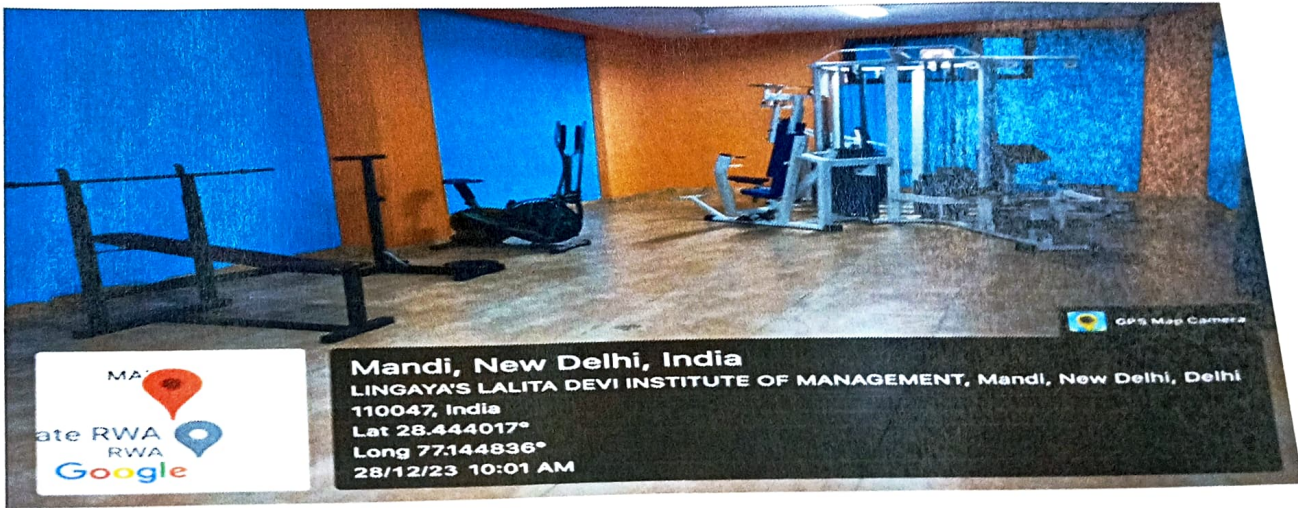

GYMNASIUM

LLDIMS offers a top-notch gymnasium for boys & girls, promoting fitness and well-being with modern equipment and expert guidance for a holistic exercise experience.

DIRECTOR
LINGAYA'S LALITA DEVI INSTITUTE
OF MANAGEMENT & SCIENCES
MANDI ROAD, MANDI
NEW DELHI-110047

Auditorium

LLDIMS auditorium stands out with its expansive setting, accommodating up to 1000 individuals. This versatile venue is perfectly suited for a range of events, including academic conferences and cultural performances. The thoughtfully designed layout, combined with state-of-the-art acoustics, contributes to an enhanced experience for both speakers and attendees. Whether hosting large gatherings or presentations, the LLDIMS auditorium serves as a dynamic space, embodying the institution's commitment to fostering diverse and engaging events.