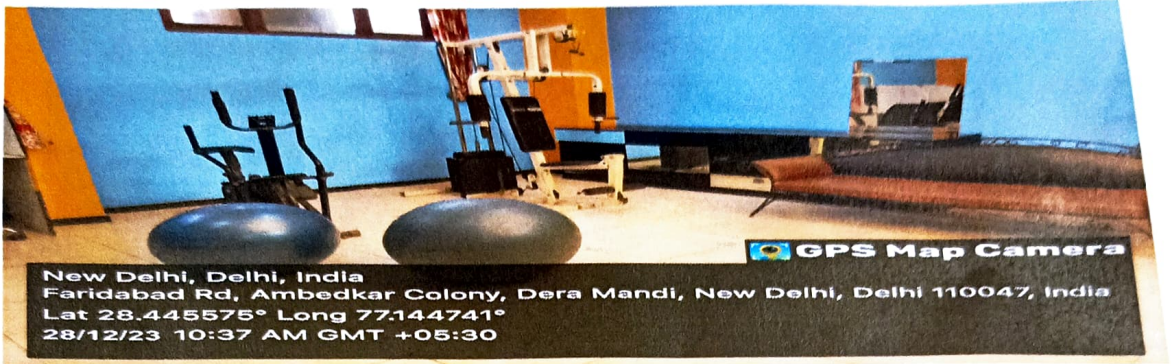

GYMNASIUM

LLDIMS offers a top-notch gymnasium for boys & girls, promoting fitness and well-being with modern equipment and expert guidance for a holistic exercise experience.

DIRECTOR
LINGAYA'S LALITA DEVI INSTITUTE
OF MANAGEMENT & SCIENCES
MANDI ROAD, MANDI
NEW DELHI-110047

Auditorium

LLDIMS auditorium stands out with its expansive setting, accommodating up to 1000 individuals. This versatile venue is perfectly suited for a range of events, including academic conferences and cultural performances. The thoughtfully designed layout, combined with state-of-the-art acoustics, contributes to an enhanced experience for both speakers and attendees. Whether hosting large gatherings or presentations, the LLDIMS auditorium serves as a dynamic space, embodying the institution's commitment to fostering diverse and engaging events.