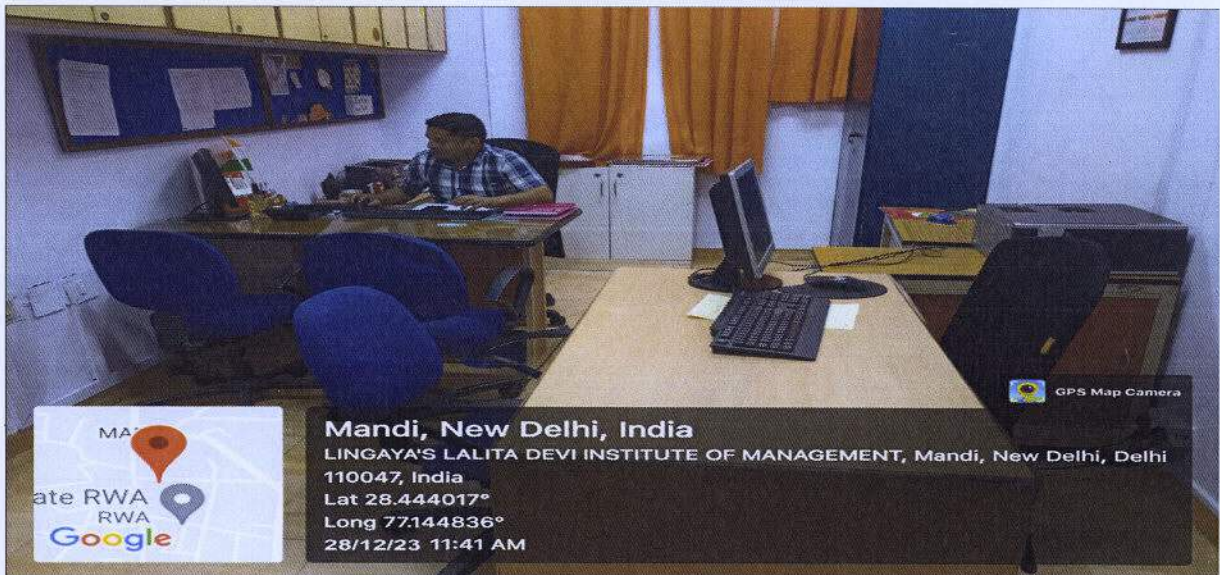

Admin office

DIRECTOR
LINGAYA'S LALITA DEVI INSTITUTE
OF MANAGEMENT & SCIENCES
MANDI ROAD, MANDI
NEW DELHI-110047