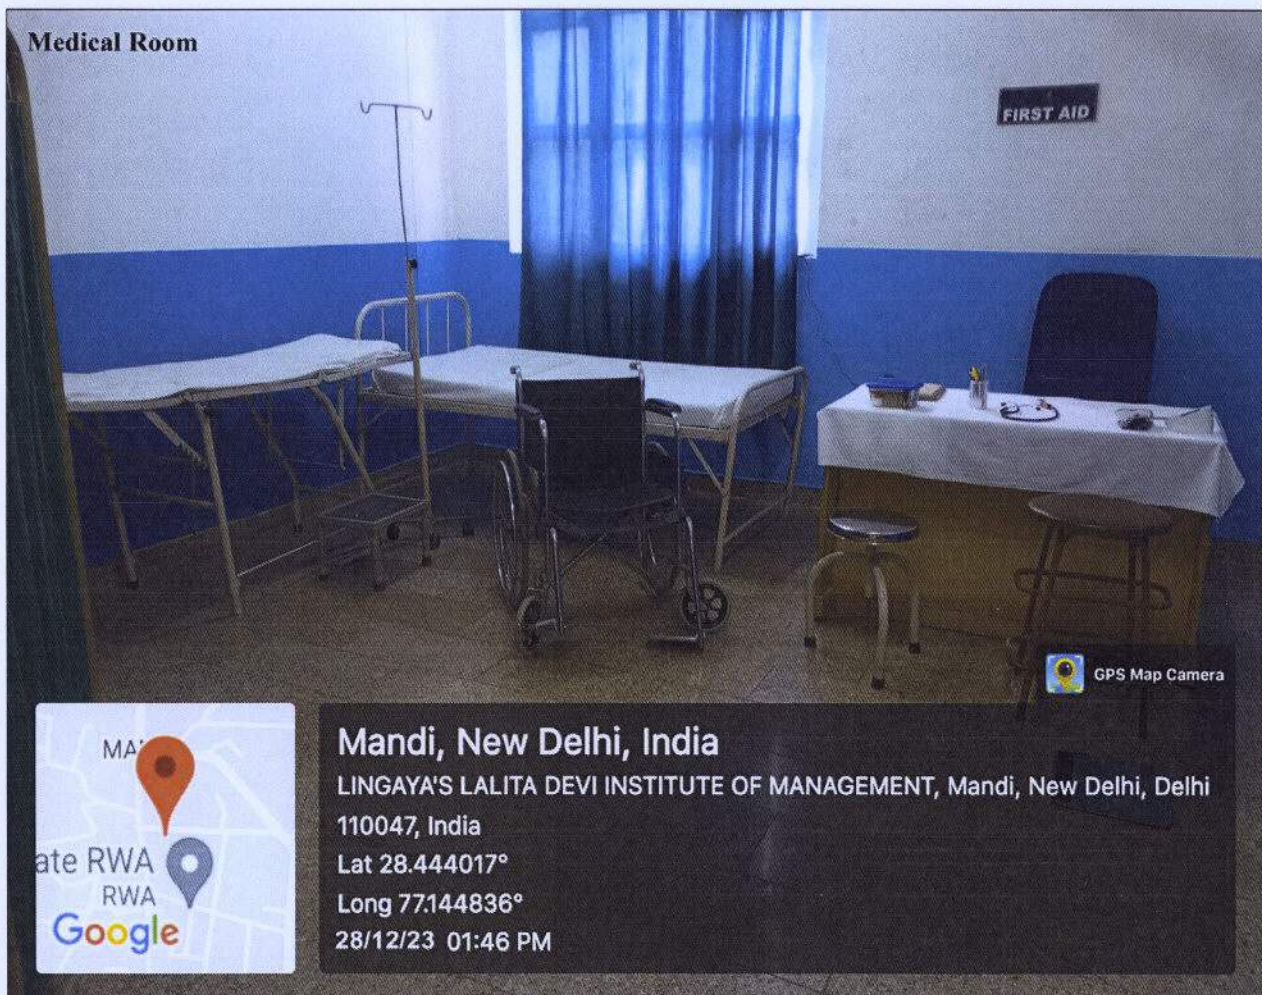

MEDICAL FACILITIES

LLDIMS provides comprehensive medical facilities, including part-time doctors and psychiatrists, ensuring students' comfort and well-being. Services encompass routine health check-ups, consultations, and mental health support, promoting holistic student care.

DIRECTOR
LINGAYA'S LALITA DEVI INSTITUTE
OF MANAGEMENT & SCIENCES
MANDI ROAD, MANDI
NEW DELHI-110047