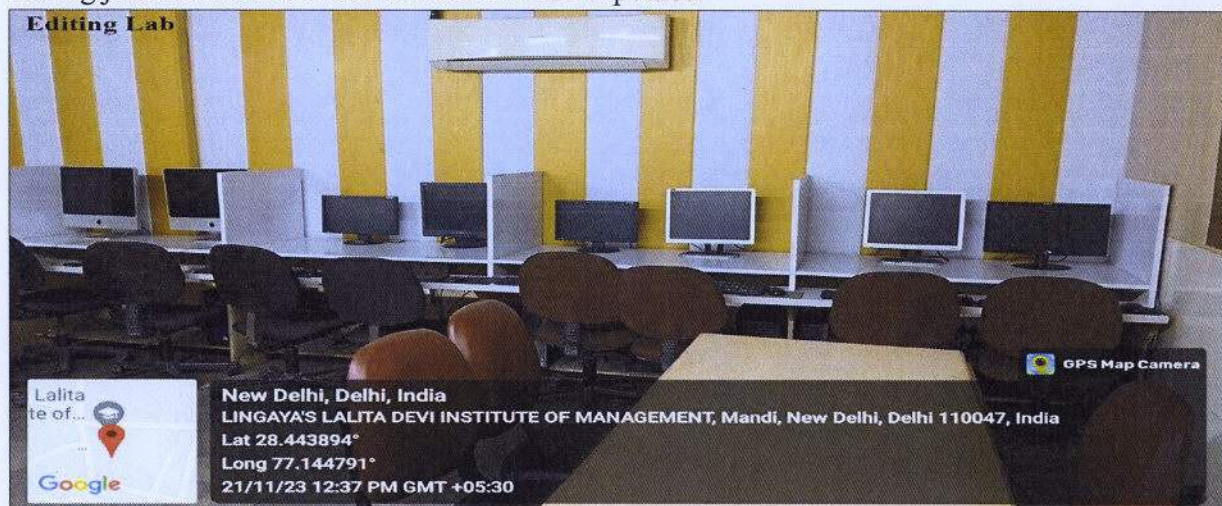

EDITING LAB

The Editing Lab at LLDIMS serves as a dedicated space for BA,JMC students to refine their skills. With advanced editing software and equipment, it provides a hands-on environment for honing journalism and media communication expertise.