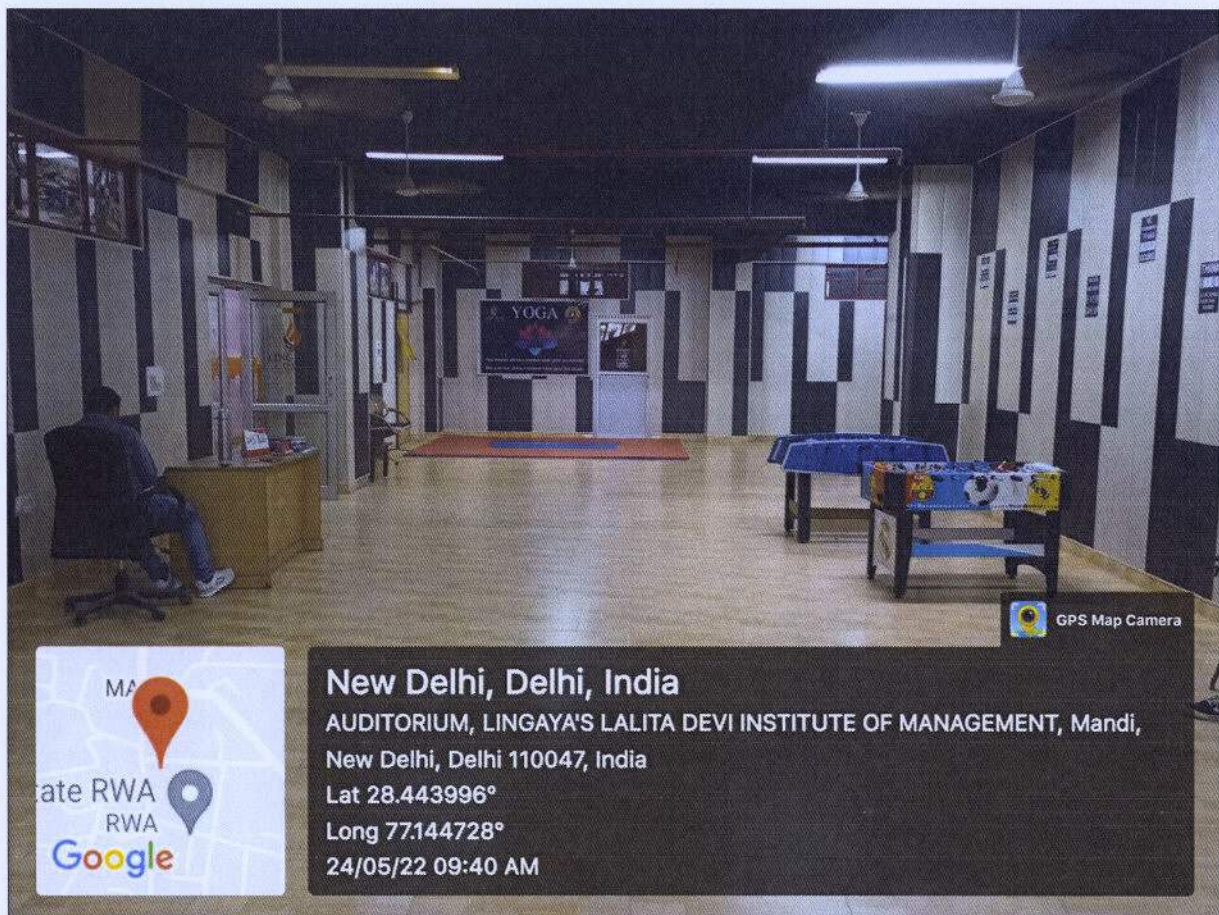

RECREATION ROOM

LLDIMS takes pride in its automated and resource-rich library, offering quality books and modern facilities. the institution prioritizes accessible, up-to-date resources, fostering a conducive learning environment for students.

DIRECTOR
LINGAYA'S LALITA DEVI INSTITUTE
OF MANAGEMENT & SCIENCES
MANDI ROAD, MANDI
NEW DELHI-110047