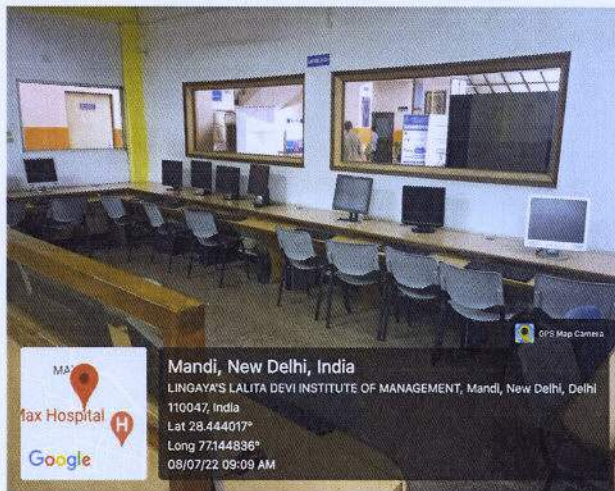

Computer lab

LLDIMS ensures widespread access to modern computer labs, catering to the technological needs of BBA, B.Com (H), BCA, BAJMC, and B.Ed students. These well-equipped facilities enhance digital learning experiences across diverse academic disciplines.

(Handwritten Signature)
DIRECTOR
LINGAYA'S LALITA DEVI INSTITUTE
OF MANAGEMENT & SCIENCES
MANDI ROAD, MANDI
NEW DELHI-110047