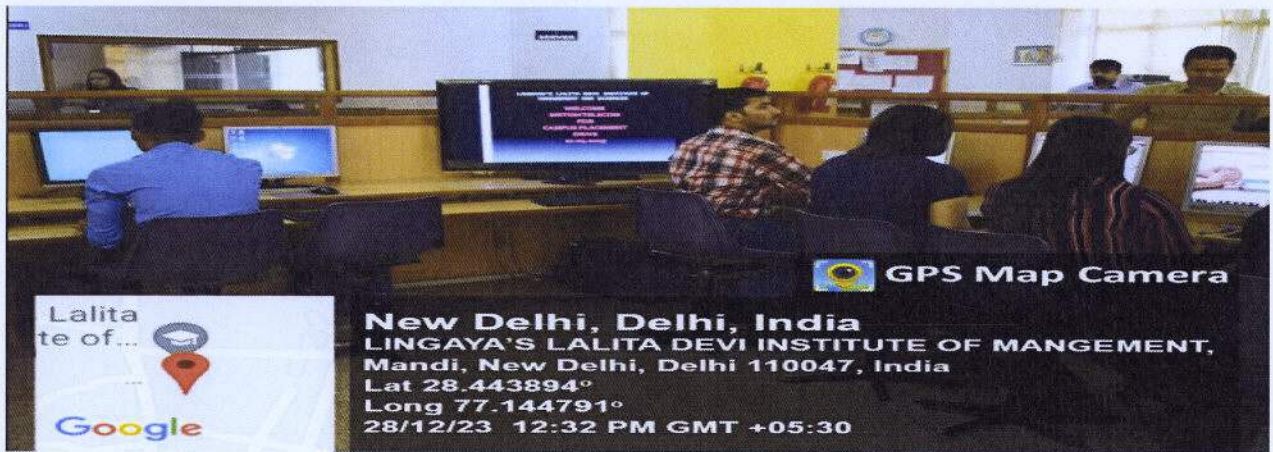

Computer lab

LLDIMS ensures widespread access to modern computer labs, catering to the technological needs of BBA, B.Com (H), BCA, BAJMC, and B.Ed students. These well-equipped facilities enhance digital learning experiences across diverse academic disciplines.

(Handwritten Signature)
DIRECTOR
LINGAYA'S LALITA DEVI INSTITUTE
OF MANAGEMENT & SCIENCES
MANDI ROAD, MANDI
NEW DELHI-110047