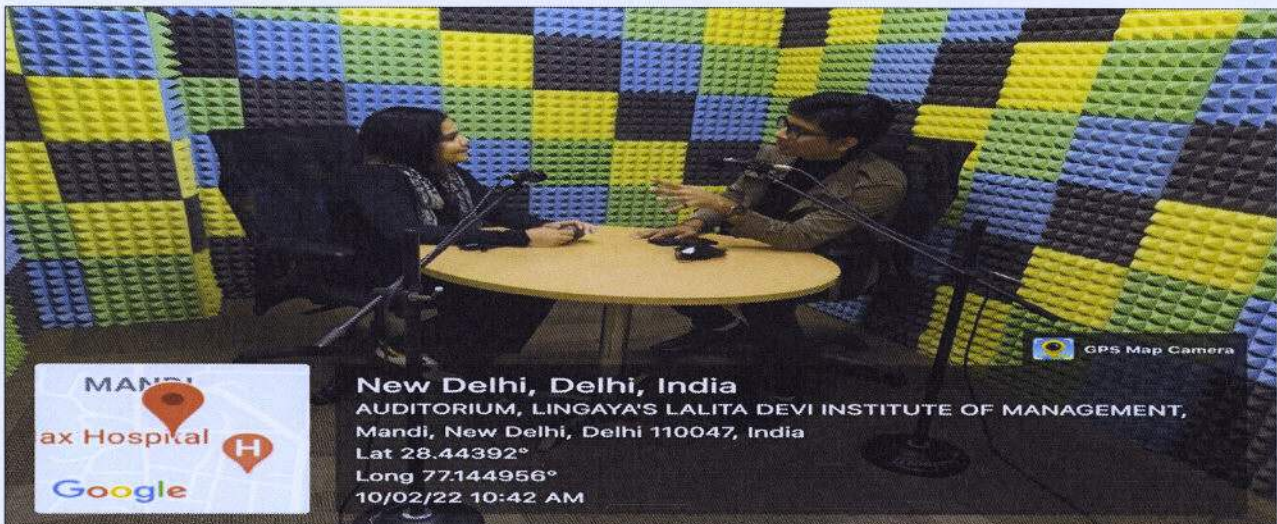

RADIO LAB

LLDIMS provides a dedicated Radiolab for BA,JMC students, equipped with cutting-edge facilities. This space empowers students to delve into radio broadcasting, honing their skills in audio production and storytelling.