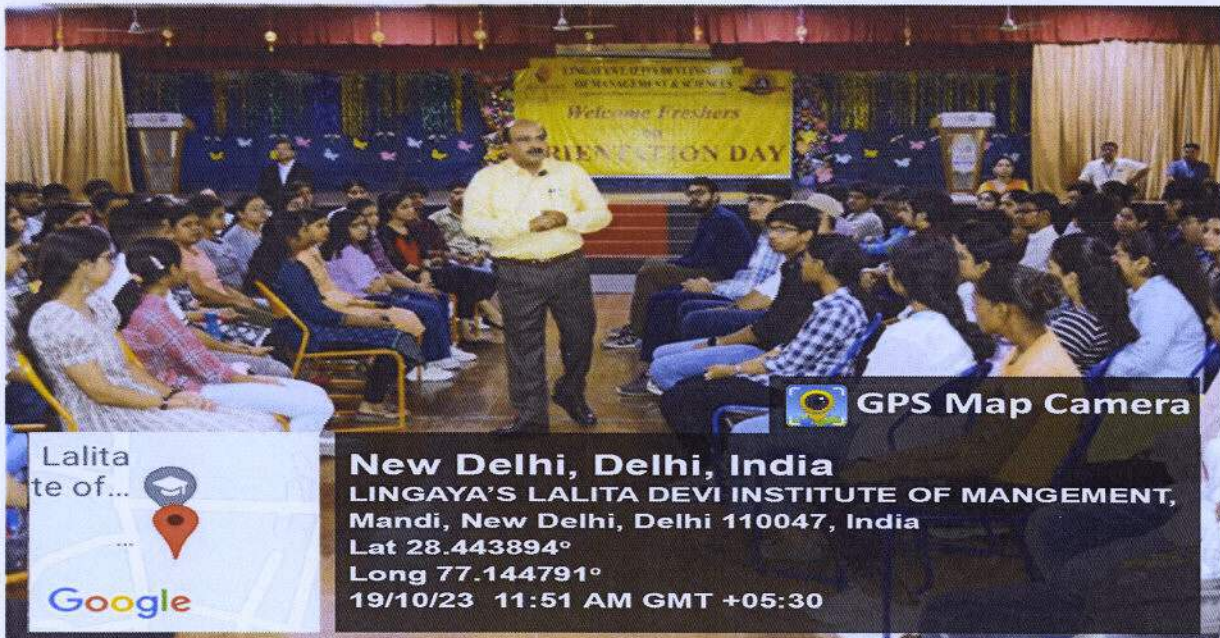

MULTIPURPOSE HALL

Academic faculties at LLDIMS utilize the state-of-the-art seminar hall and auditorium as dynamic platforms for knowledge dissemination. These spaces host lectures, workshops, and presentations, fostering an interactive and enriching learning environment. The advanced facilities ensure an engaging experience, enhancing the overall academic journey for students.

DIRECTOR
LINGAYA'S LALITA DEVI INSTITUTE
OF MANAGEMENT & SCIENCES
MANDI ROAD, MANDI
NEW DELHI-110047