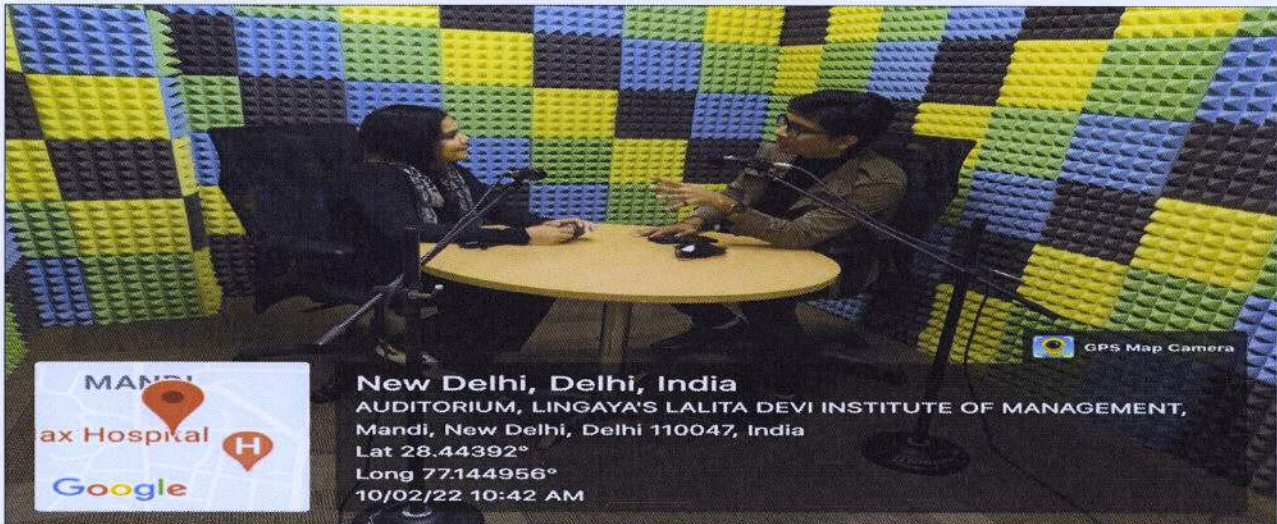

RADIO LAB

LLDIMS provides a dedicated Radiolab for BA,JMC students, equipped with cutting-edge facilities. This space empowers students to delve into radio broadcasting, honing their skills in audio production and storytelling.