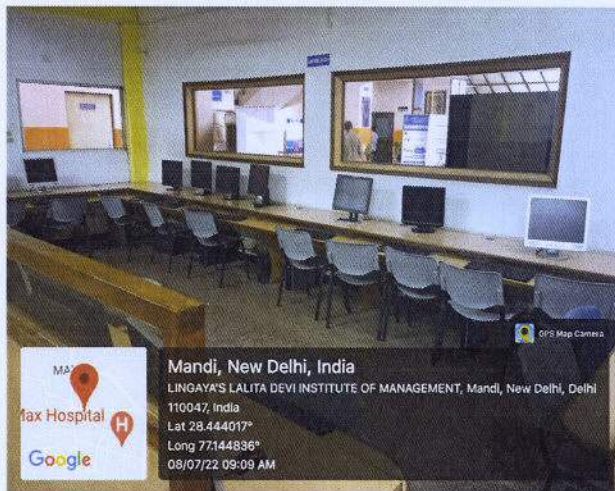

Computer lab

LLDIMS ensures widespread access to modern computer labs, catering to the technological needs of BBA, B.Com (H), BCA, BAJMC, and B.Ed students. These well-equipped facilities enhance digital learning experiences across diverse academic disciplines.

DIRECTOR
LINGAYA'S LALITA DEVI INSTITUTE
OF MANAGEMENT & SCIENCES
MANDI ROAD, MANDI
NEW DELHI-110047