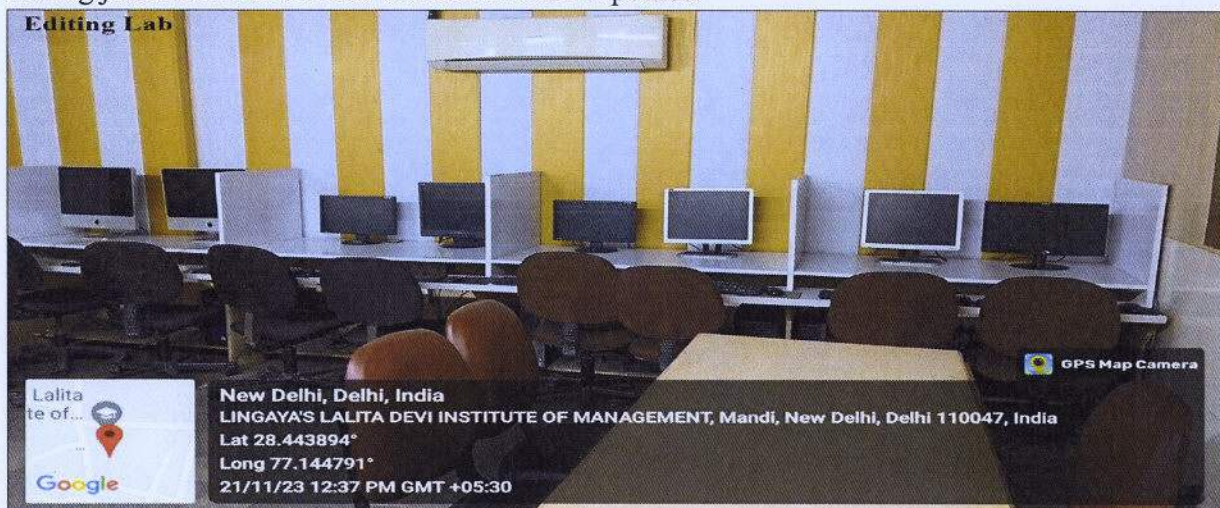

EDITING LAB

The Editing Lab at LLDIMS serves as a dedicated space for BA,JMC students to refine their skills. With advanced editing software and equipment, it provides a hands-on environment for honing journalism and media communication expertise.