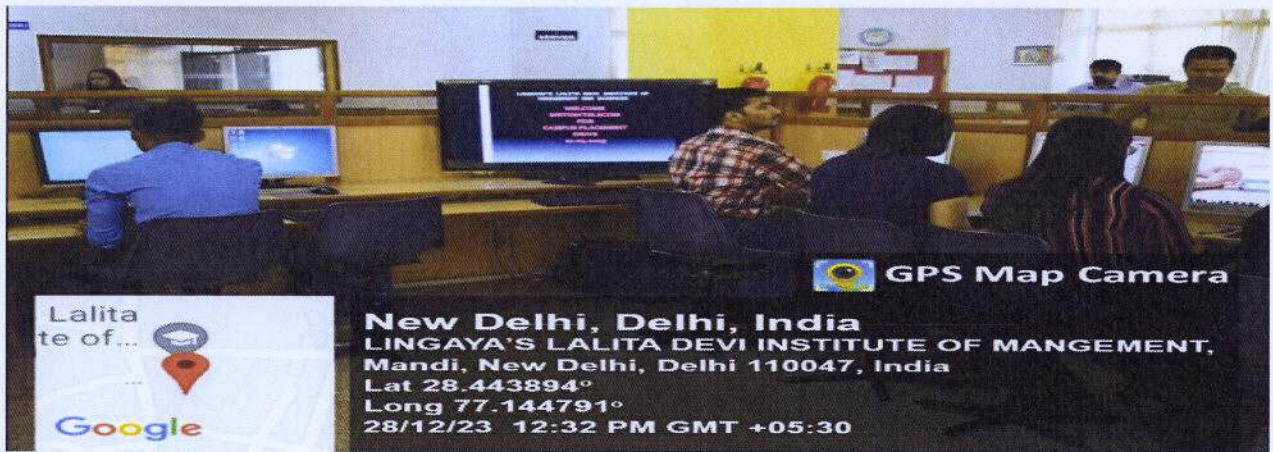

Computer lab

LLDIMS ensures widespread access to modern computer labs, catering to the technological needs of BBA, B.Com (H), BCA, BAJMC, and B.Ed students. These well-equipped facilities enhance digital learning experiences across diverse academic disciplines.

DIRECTOR
LINGAYA'S LALITA DEVI INSTITUTE
OF MANAGEMENT & SCIENCES
MANDI ROAD, MANDI
NEW DELHI-110047