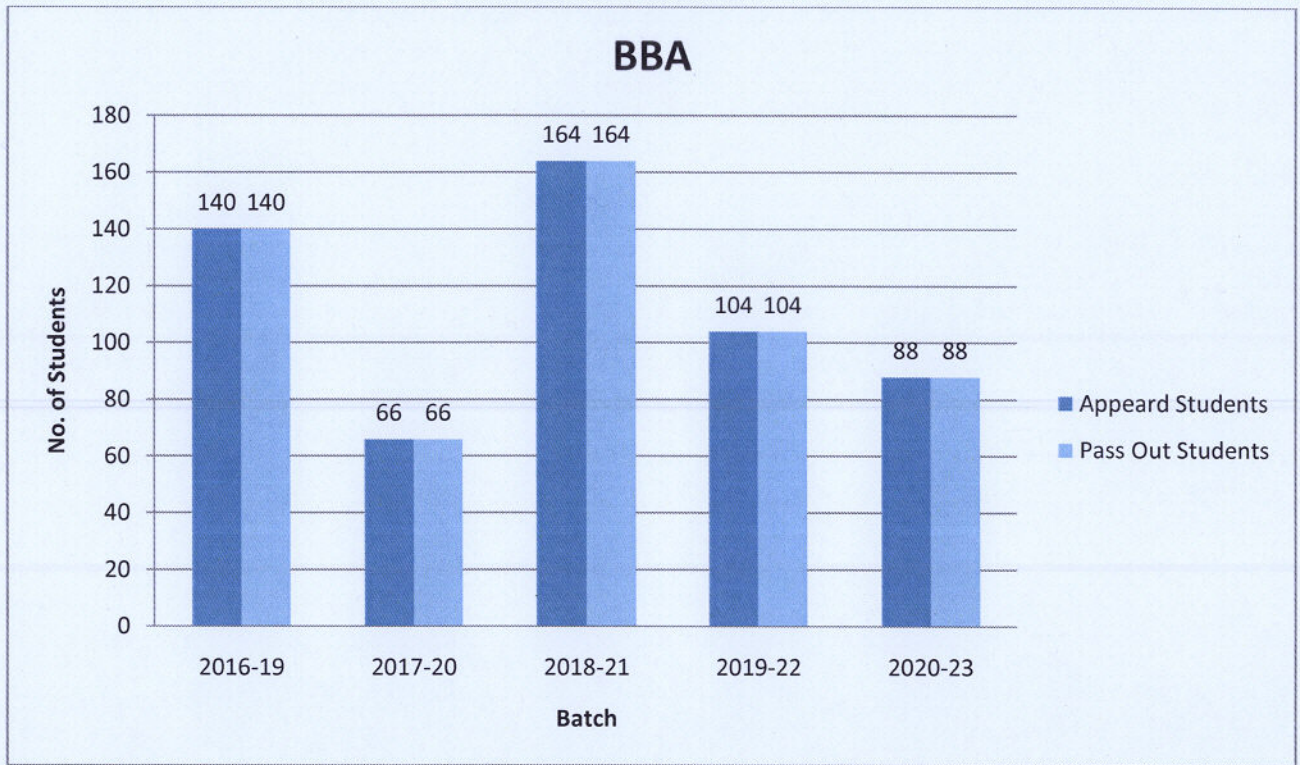

**Result Analysis BBA for all Five Years**

**(AY 2018-2022)**

**DIRECTOR**  
LINGAYA'S LALITA DEVI INSTITUTE  
OF MANAGEMENT & SCIENCES  
MANDI ROAD, MANDI  
NEW DELHI-110047

**Result Analysis B.Com (H.) for all Five Years**