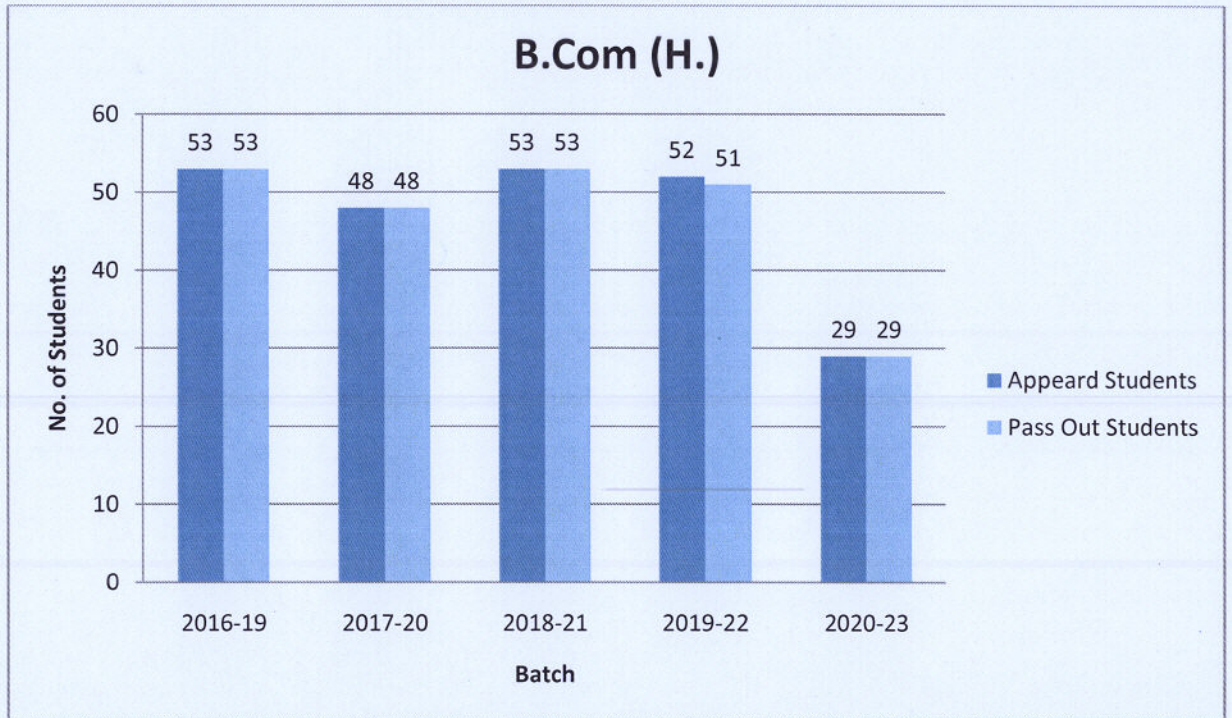

Result Analysis B.Com (H.) for all Five Years

(AY 2018-2022)

DIRECTOR
LINGAYA'S LALITA DEVI INSTITUTE
OF MANAGEMENT & SCIENCES
MANDI ROAD, MANDI
NEW DELHI-110047