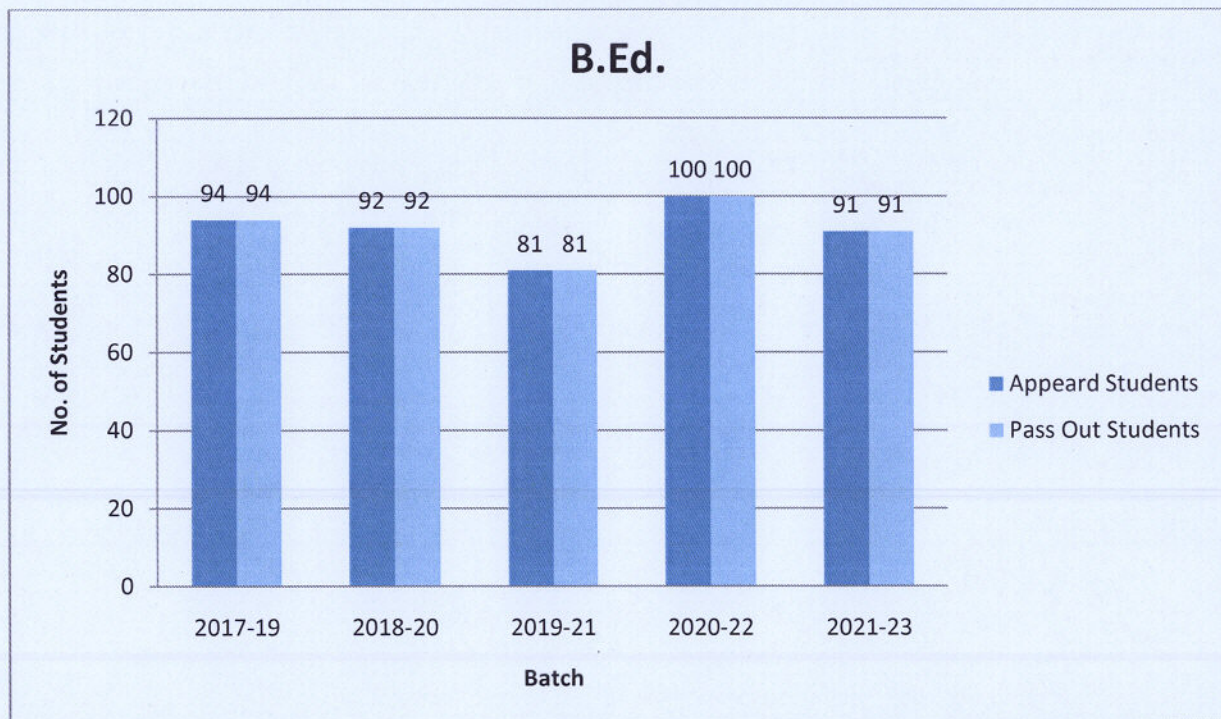

Result Analysis B.Ed. for all Five Years

(AY 2018-2022)

DIRECTOR
LINGAYA'S LALITA DEVI INSTITUTE
OF MANAGEMENT & SCIENCES
MANDI ROAD, MANDI
NEW DELHI-110047