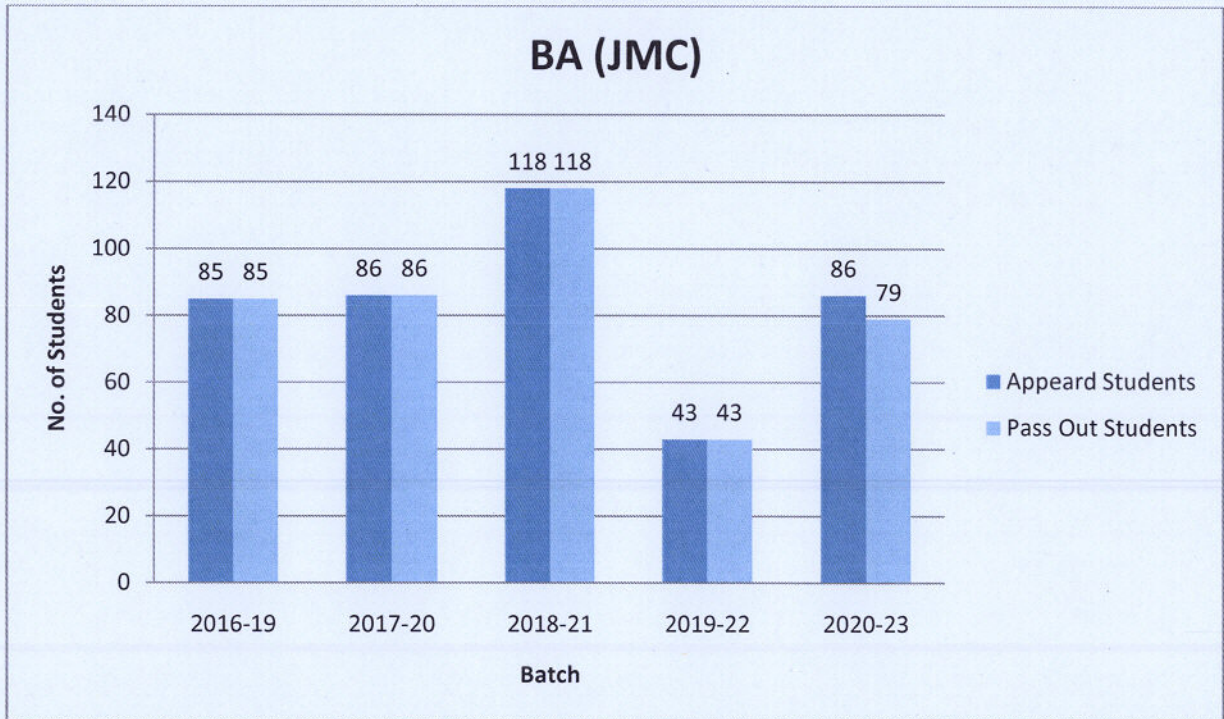

**(AY 2018-2022)**

DIRECTOR  
LINGAYA'S LALITA DEVI INSTITUTE  
OF MANAGEMENT & SCIENCES  
MANDI ROAD, MANDI  
NEW DELHI-110047

**Result Analysis Graph BA(JMC) for all Five Years**

**(AY 2018-2022)**

DIRECTOR  
 LINGAYA'S LALITA DEVI INSTITUTE  
 OF MANAGEMENT & SCIENCES  
 MANDI ROAD, MANDI  
 NEW DELHI-110047