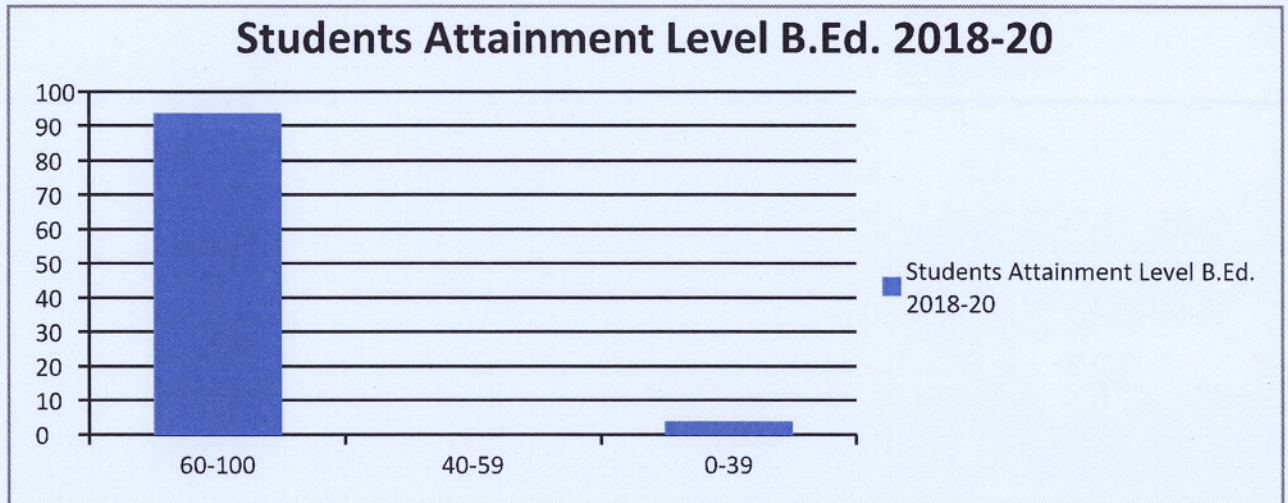

**Attainment Report B.ED.
Session: 2018 - 2020**

For the batch 2018 -2020, total number of students for B.Ed. intake was 98/100, out of which 92 students appeared in all the exams and successfully completed it. Six student left the program and the other student appeared later on thus could not be included in the report.

The attainment level is put in place by the members of the Management team, Examination Cell and all the HODs of Lingaya's Lalita Devi Institute of Management and Sciences in the meeting held on 14/09/2021. The summary is as follows:

Marks	Attainment Level	Number of Students
0 – 39	1	04
40 – 59	2	00
60 - 100	3	94

DIRECTOR
LINGAYA'S LALITA DEVI INSTITUTE
OF MANAGEMENT & SCIENCES
MANDI ROAD, MANDI
NEW DELHI-110047