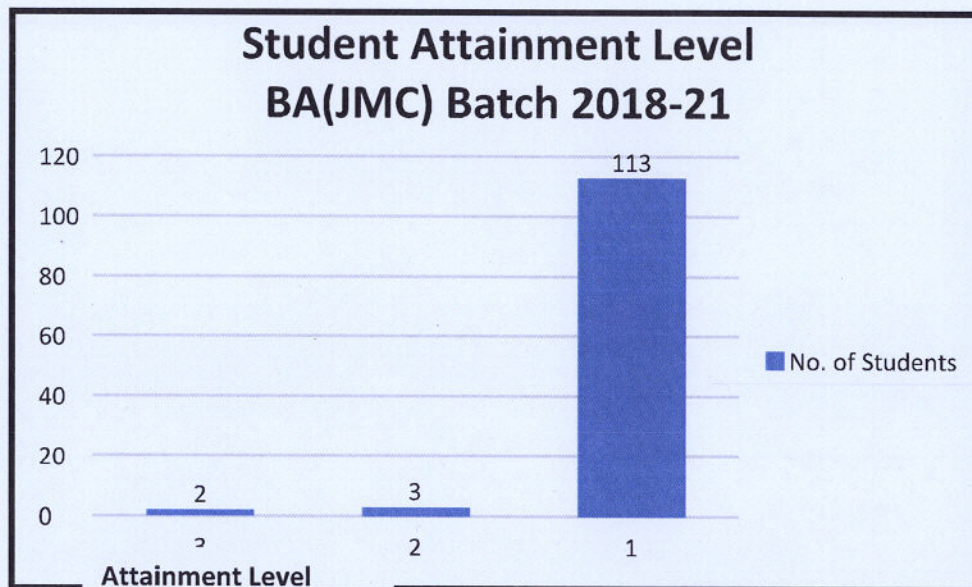

Department of Journalism and Mass Communication
Attainment Report B.A. (JMC)
Session: 2018 - 2021

For the batch 2018 -2021, total number of students for B.A.(JMC), intake was 118/120, out of which 116 students appeared in all the exams and successfully completed it. One student left the program and the other student appeared later on thus could not be included in the report.

The attainment level is put in place by the members of the Management team, Examination Cell and all the HODs of Lingaya's Lalita Devi Institute of Management and Sciences in the meeting held on 14/09/2021. The summary is as follows:

Marks	Attainment Level	Number of Students
0 – 39	1	02
40 – 59	2	03
60 - 100	3	113

Attainment Level
High 3, Moderate 2,
Low 1.

DIRECTOR
LINGAYA'S LALITA DEVI INSTITUTE
OF MANAGEMENT & SCIENCES
MANDI ROAD, MANDI
NEW DELHI-110047